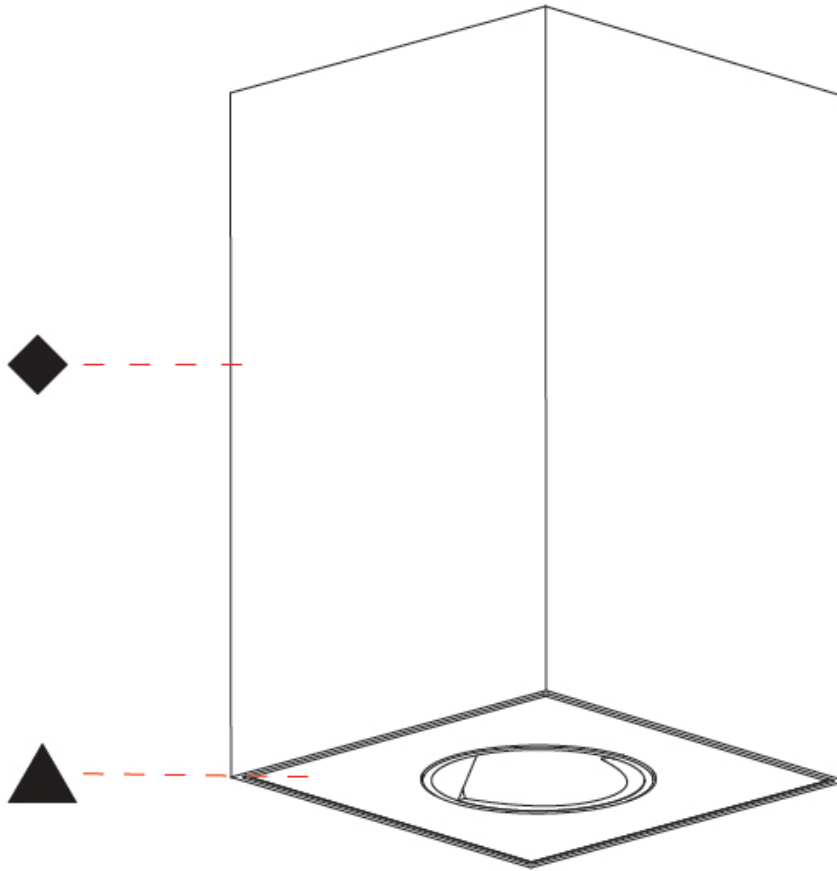

OIKO PRO WALLWASH SURFACE

A3D239-

PROJECT	_____
TYPE	_____
SPECIFIER	_____
QUANTITY	_____
DATE	_____