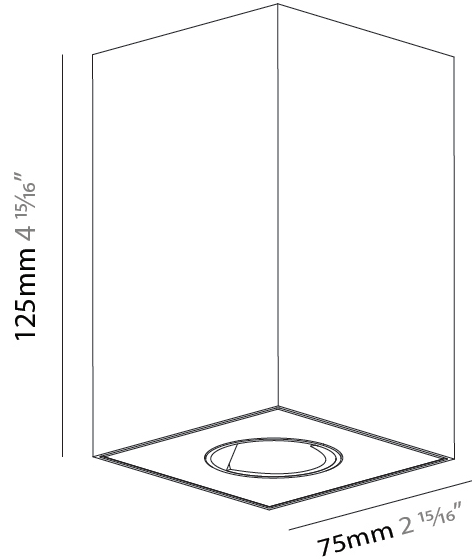

1. To build a product code in our configurator select the specify button on the base model # product page
2. To build a manual product code on this datasheet choose from the options listed below in blue font and add the suffix to the base model #

GENERAL

Series: Oiko Pro Square
Subseries: Oiko Pro Wallwash
Brand: Prolicht
Division: Architectural
Mounting Type: Surface
Mounting Location: Ceiling
Subcategory: Downlight

PHYSICAL

Shape: Square
Diameter (mm): 75
Diameter (in): 2 15/16
Height (mm): 125
Height (in): 4 15/16
Light Distribution: Direct
Weight (kg): 0.688
Fixture Finish: SSR / BKV / CWI / CRY / HAB / UFT / ITA / RUA / FTG / MYG / LOD / PUS / FRO / FUP / KIA / POP / BLS / SPG / MEY / GOH / GUM / CHC / COM / ABZ / JAG / OBR / MOS / ROR
Fixture Material: Metal

ELECTRICAL

Lamp Type: LED (Zhaga Standard)
Input Wattage (W): 12.9
Dimming: Tri-Mode (Non-Dimming and Phase Dimming (120Vac only) and 0-10V Dimming)
Driver Included: No
Driver Location: Remote
Driver Type: Constant Current - Universal
Driver Class: Class 2
Input Voltage (V): 120 - 277

LED

Number of LEDs: 1
Color Temperature (°K): 2700 / 3000 / 3500 / 4000
Max. Delivered Lumen (lm): 1244 / 1220 / 1278 / 1289
Nominal Lumen (lm): 1473 / 1468 / 1538 / 1552
CRI: >90 CRI
Lamp Life (hrs): 50000

OPTICAL

Adjustability: Fixed

RATINGS AND CERTIFICATIONS

Certified By: Certified for North American Standards
IP rating: IP20