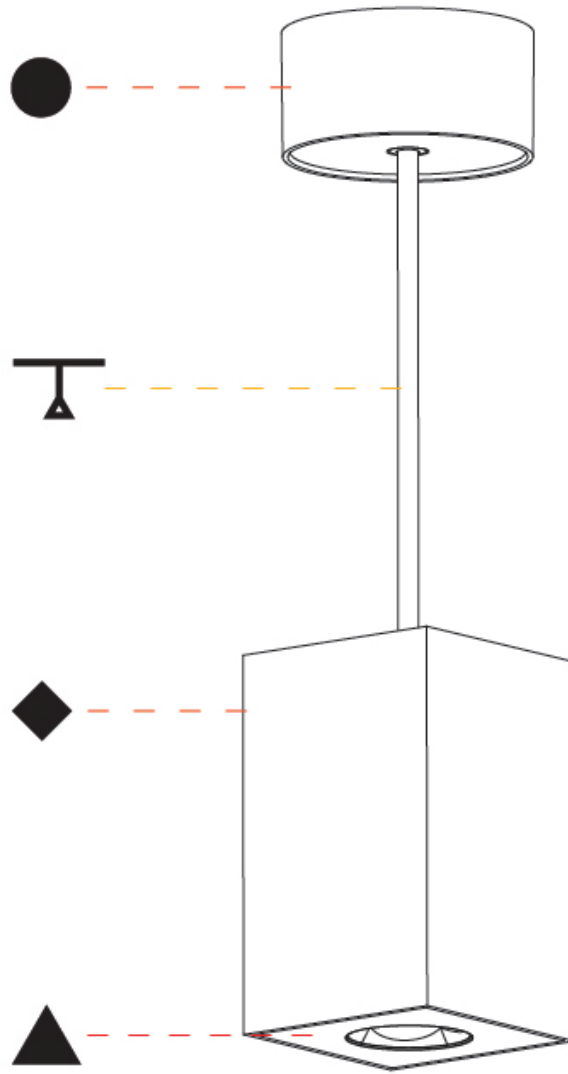

OIKO PRO SQUARE SUSPENSION

A300397-

PROJECT _____

TYPE _____

SPECIFIER _____

QUANTITY _____

DATE _____

A